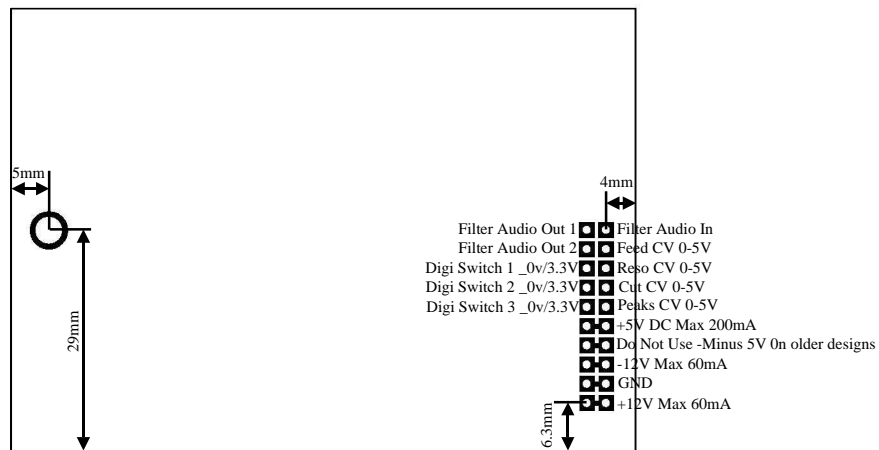

Gotharman's FilterBoards

Measures: 83 x 58 mm

TOP VIEW

FilterBoard connector: 10 pos, 2 row angled connector with 2.54mm pitch like the SSW-110-02-G-D-RA.